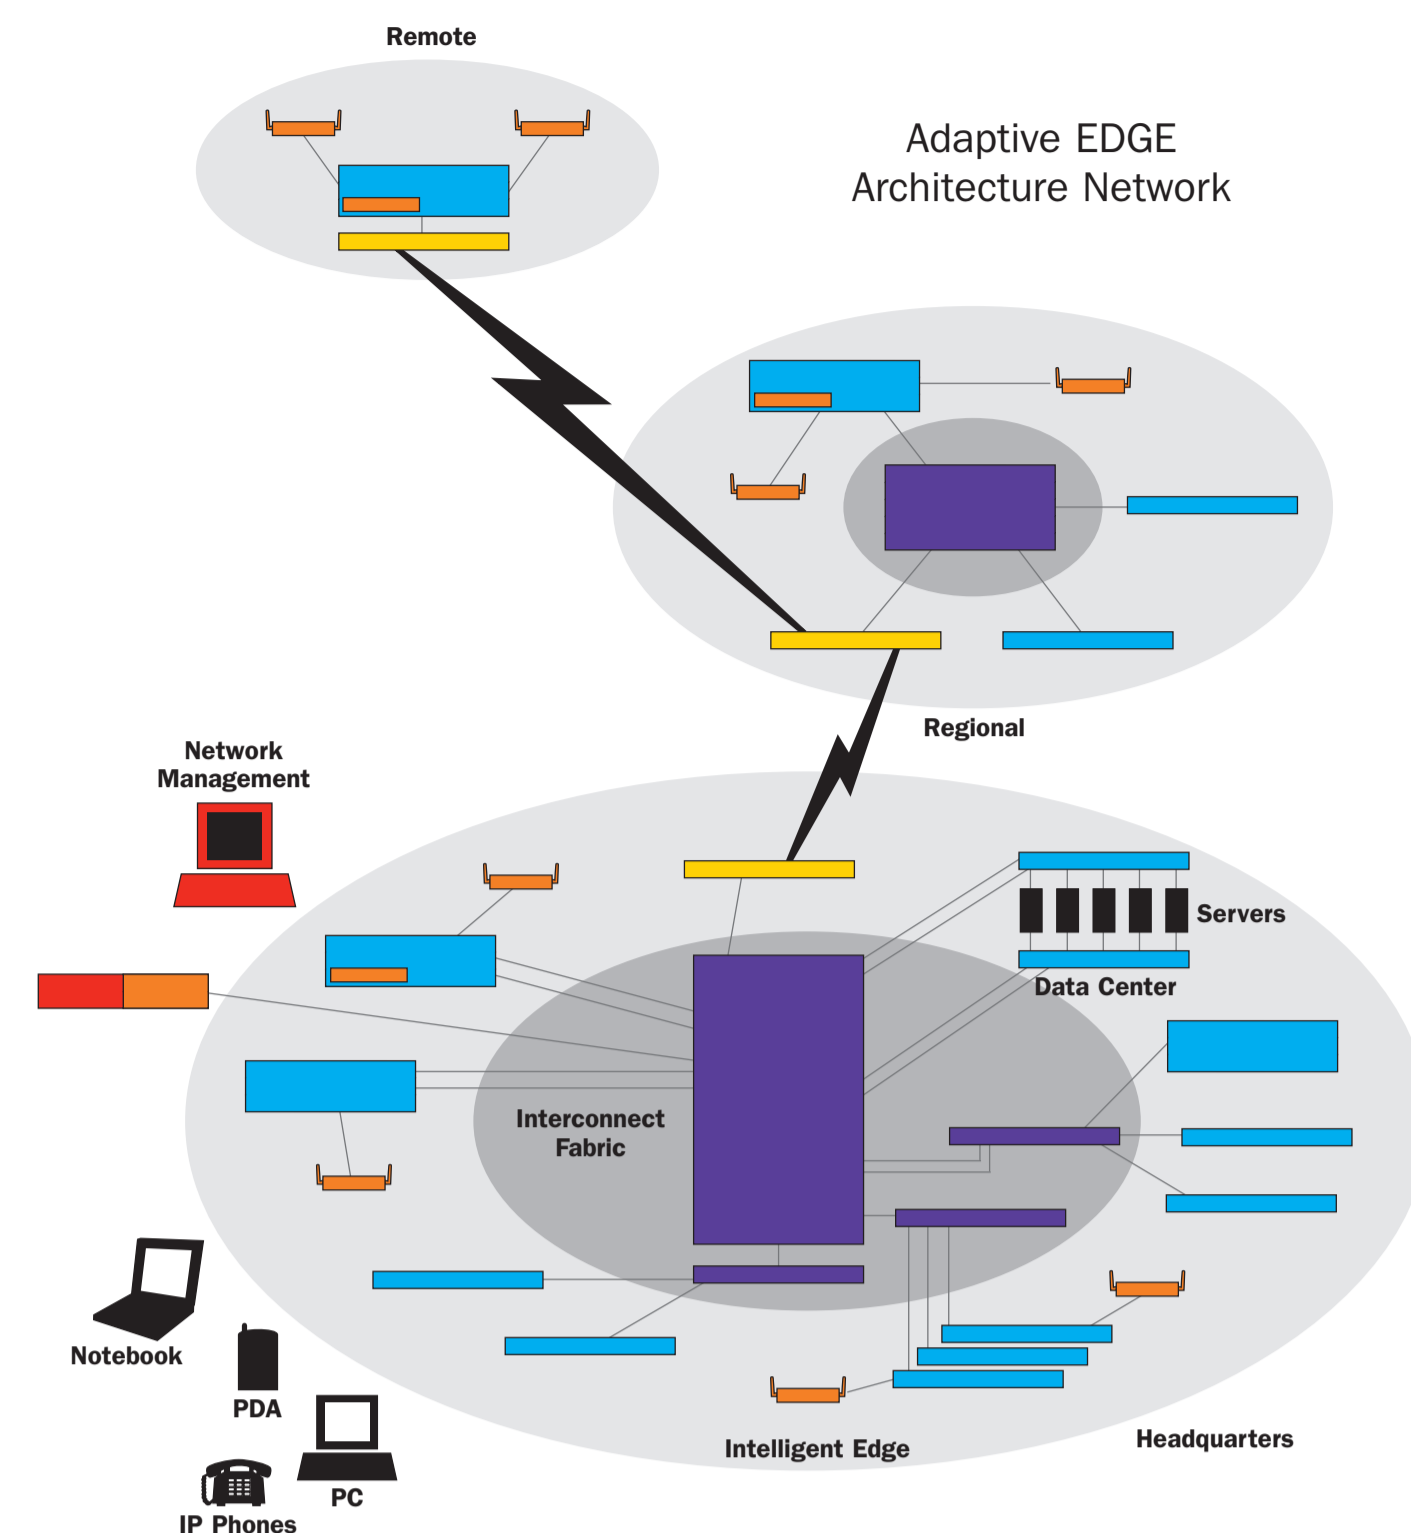

ProCurve Edge Devices—WAN

ProCurve Secure Router 7000d Series

NEW ProCurve Secure Router 7102d (J8752A)

NEW ProCurve Secure Router 7203d (J8753A)

ProCurve Secure Router 7000d Series Modules

di Modules
ProCurve Secure Router di 1xE1 Module (J8454A)

ProCurve Secure Router di 1xE1+G.703 Module (J8455A)

ProCurve Secure Router di 2xE1 Module (J8456A)

ProCurve Secure Router di 1-port ADSL2+ Annex A Module (J8459A)

ProCurve Secure Router di 1-port ADSL2+ Annex B Module (J8759A)

ProCurve Secure Router di 1-port Serial Module (J8458A)

ProCurve Secure Router di 2xISDN BRI S/T Module (J8457A)*, not pictured

ProCurve Secure Router di Wide 8xSerial Module (J9011A)*, not pictured

Cables
ProCurve Secure Router Serial Cable V.35 DTE (J8757A), not pictured

ProCurve Secure Router Serial Cable X.21 DTE (J8755A), not pictured

VPN Encryption Modules
ProCurve Secure Router 7100/7200 IPsec VPN Module (J8471A)

VPN Client Licenses
ProCurve VPN Client 100 User License (J8758A), not pictured

ProCurve VPN Client Unlimited License (J8750A), not pictured

*Available from January 2006