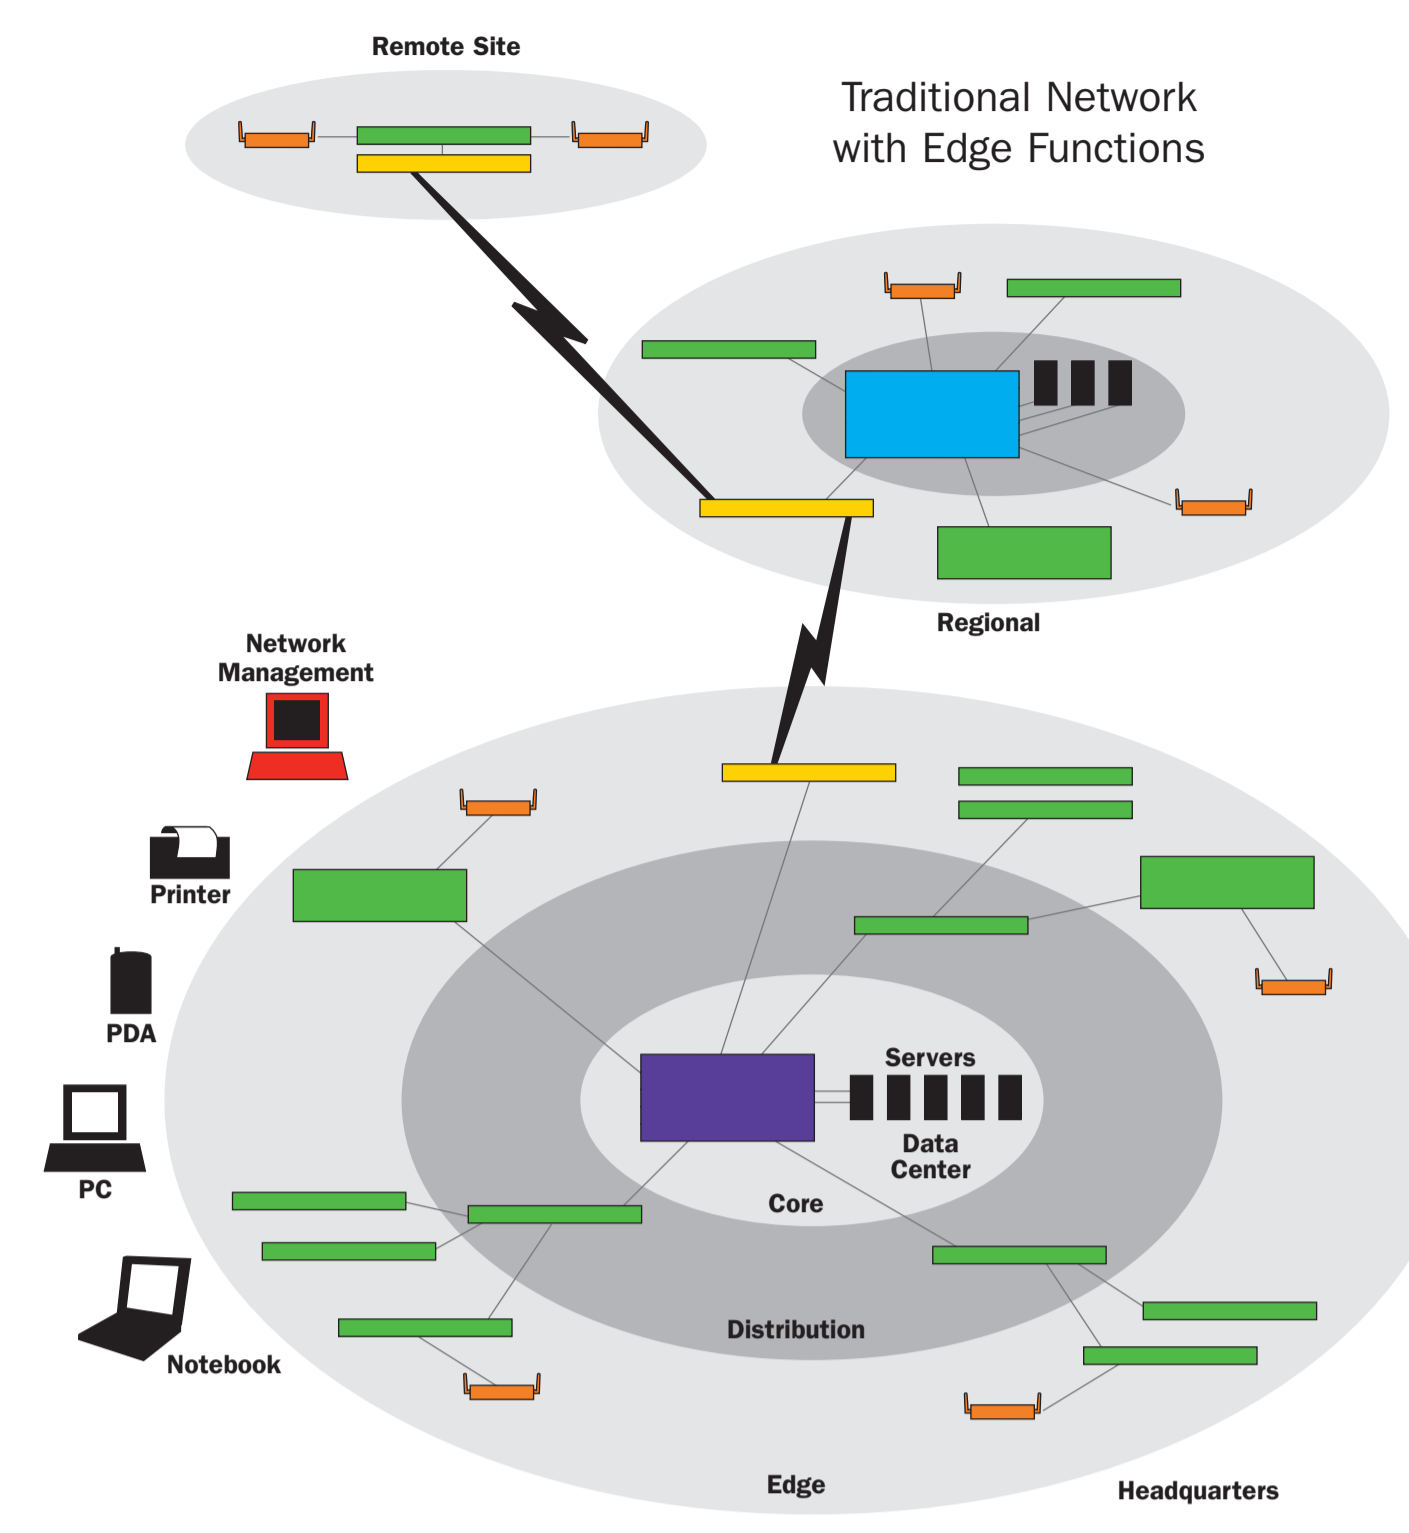

Deploying ProCurve Networking Products and Solutions

ProCurve Edge Devices—LAN

Intelligent Edge Switches

ProCurve Switch 5300xl Series

10/100/1000 switches
ProCurve Switch 5308xl-48G (J8167A)

ProCurve Switch 5304xl-32G (J8166A)

ProCurve Switch 5372xl (J4848A)

ProCurve Switch 5348xl (J4849A)

Chassis
ProCurve Switch 5308xl (J4819A)

ProCurve Switch 5304xl (J4850A)

ProCurve Switch xl Series Modules and Transceivers

ProCurve Switch xl 24-Port 10/100-TX Module (J4820B)

ProCurve Switch xl 4-Port 100/1000-T Module (J4821B)

ProCurve Switch xl 4-Port Mini-GBIC Module (J4878B)

ProCurve Switch xl 12-Port 100-FX MTRJ Module (J4852A)

ProCurve Switch xl 24-Port 10/100-TX PoE Module (J8161A)**

ProCurve Switch xl 16-Port 10/100/1000 Module (J4907A)

ProCurve Switch xl Access Controller Module (J8162A)

ProCurve Switch g/xl Redundant Power Supply (J4839A), not pictured

ProCurve Switch 3400cl Series

10/100/1000/10-GbE switches
ProCurve Switch 3400cl-24G (J4905A)

ProCurve Switch 3400cl-48G (J4906A)

Edge Switches—Unmanaged

ProCurve Switch 2700 Series

10/100/1000 switches
ProCurve Switch 2724 (J4897A)

ProCurve Switch 2708 (J4898A)

10/100 switches
ProCurve Switch 2324 (J4818A)

ProCurve Switch 2312 (J4817A)

ProCurve Switch 2124 (J4868A)

ProCurve Switch 408 (J4097B)

ProCurve Switch Accessories

ProCurve Mini-GBICs

ProCurve Gigabit-SX-LC Mini-GBIC (J4858B)

ProCurve Gigabit-LX-LC Mini-GBIC (J4859B)

ProCurve Gigabit-LH-LC Mini-GBIC (J4860B)

For J4878B, J4885A, J4893A, J4894A, J4908A, and J8684A

ProCurve Gigabit 1000Base-T Mini-GBIC (J8177B)

ProCurve 100-FX Transceiver (J4853A)

For J4812A, J4813A, J4817A, J4818A, J4861A, J4864A, and J4868A

ProCurve Optics

For J8174A and J8682A

ProCurve 10-GbE XENPAK LR Optic (J8173A)

ProCurve 10-GbE XENPAK SR Optic (J8175A)

ProCurve 10-GbE XENPAK ER Optic (J8176A)

ProCurve 10-GbE XENPAK LR Optic (J8173A)

ProCurve 10-GbE XENPAK SR Optic (J8175A)

ProCurve 10-GbE XENPAK ER Optic (J8176A)

ProCurve 100-FX SC Transceiver (J4853A)

ProCurve Gigabit Transceivers

For J4812A, J4813A, J4817A, J4818A, J4861A, and J4864A

ProCurve Gigabit-SX Transceiver (J4131B)

ProCurve Gigabit-LX Transceiver (J4132A)

ProCurve 100/1000-T Transceiver (J4834A)

ProCurve Switch Gigabit Stacking Kit (J4116A)

For J4903A, J4904A, J4905A, J4906A, J8161A, J8164A, J8165A and J8753A

ProCurve 600 Redundant External Power Supply (J8168A)

ProCurve Redundant External Power Supply (J8169A)

ProCurve External Power Supply (J8168A)

ProCurve 610 External Power Supply (J8169A)

ProCurve Redundant External Power Supply

For J4903A, J4904A, J4905A, J4906A, J8161A, J8164A, J8165A and J8753A

ProCurve 600 Redundant External Power Supply (J8168A)

ProCurve Redundant External Power Supply (J8169A)

ProCurve External Power Supply (J8168A)

ProCurve 610 External Power Supply (J8169A)

ProCurve External Power Supply (J8168A)

ProCurve 610 External Power Supply (J8169A)