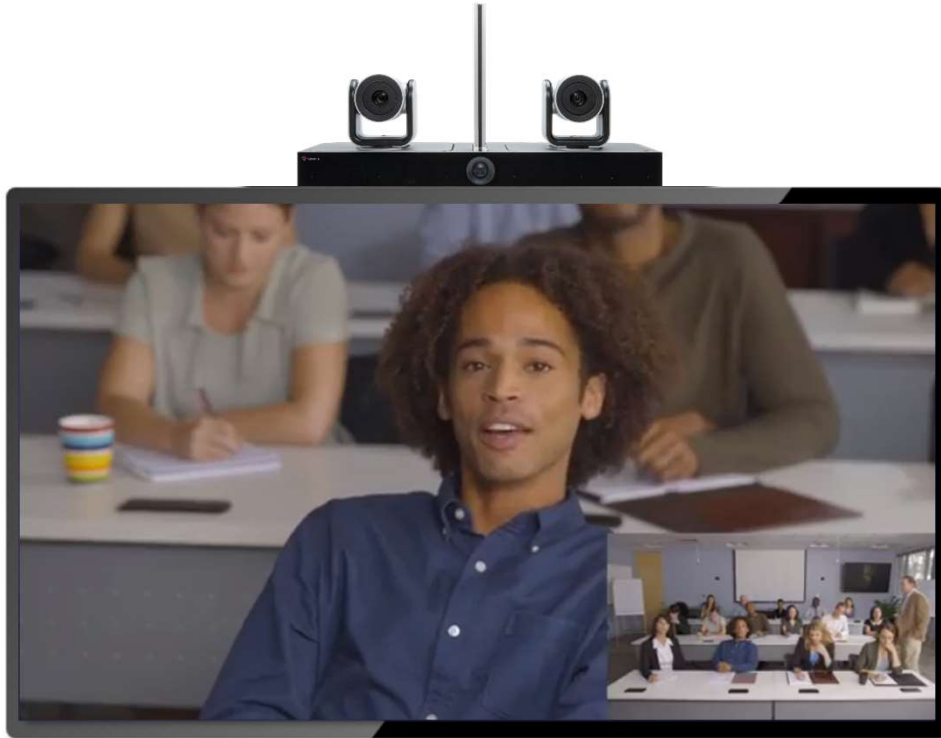

DYNAMIC VIDEO EXPERIENCE

Intelligently and automatically tracks active speaker(s)

**EagleEye Director II with
Intelligent speaker tracking**

(With 12x optical zoom and entire room view
in Picture-in-Picture)