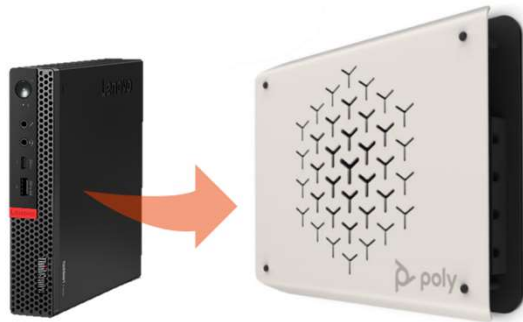

HOW DO WE KEEP THE ROOM CLUTTER-FREE?

Poly GC8 touch controller

8-inch USB touch controller with integrated HDMI ingest and USB input

Content PC and speakerphone connect to GC8, retaining single USB cable connection going back to the compute appliance in front of room for reduced clutter and cable piping need