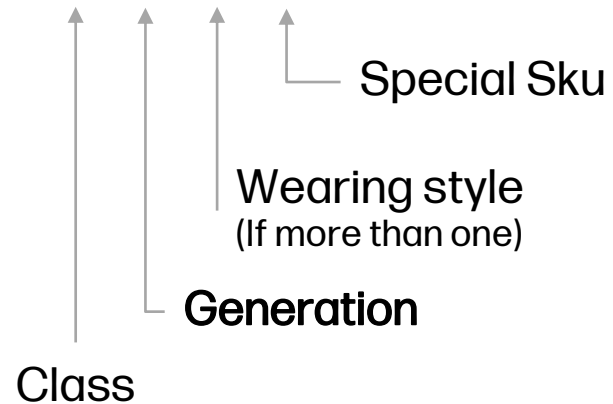

POLY HEADSET NAMING SYSTEM

BLACKWIRE 5200 SERIES

Wearing style code

Over-the-head mono = 1x

Over-the-head binaural/stereo = 2x

Alternative wearing style = 3x

Convertible = 4x

Special Sku

3.5 mm plug = 5

ANC version = 5